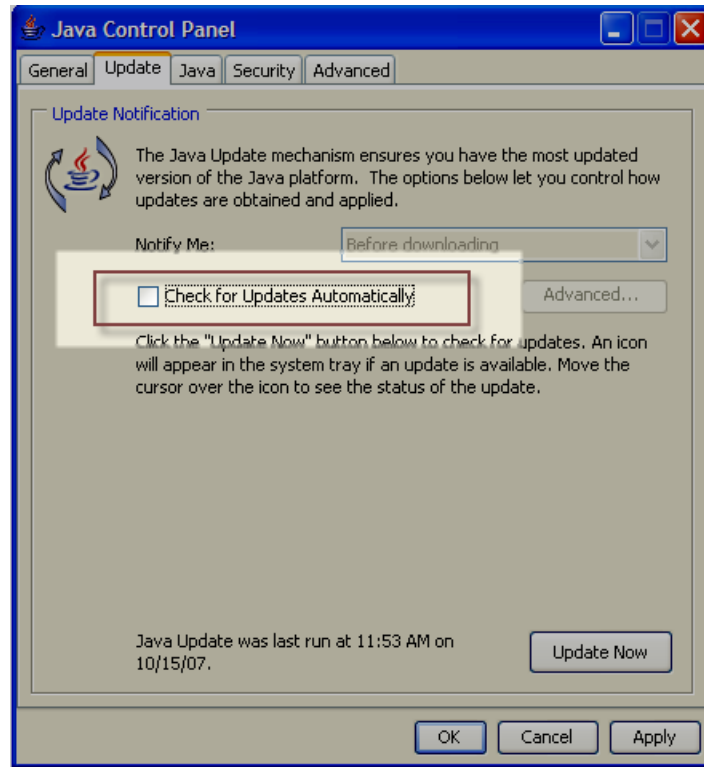

UPDATING JAVA RUNTIME ENVIRONMENT TO 1.5.0_12 FOR KRONOS v6.0

1. [CHECK JAVA CONSOLE](#): SELECT **START** → **SETTINGS** → **CONTROL PANEL** → **JAVA**

NOTE: THIS MAY LOOK SLIGHTLY DIFFERENT FOR SOME USERS – SOME OF YOU MAY SIMPLY NEED TO SELECT **START** → **CONTROL PANEL** → **JAVA**

2. **REMOVE AUTO JAVA UPDATES:** CLICK ON "UPDATE" TAB → **UNCHECK "CHECK FOR UPDATES AUTOMATICALLY"**
(THIS DISABLES THE SYSTEM FROM UPDATING TO AN UNAPPROVED VERSION OF JAVA)

3. **CHECK FOR CURRENT JRE VERSION:** WHILE STILL IN THE **JAVA CONTROL PANEL** – SELECT THE TAB '**JAVA**' AND CLICK "**VIEW**" → THE "**VERSION**" SHOULD READ **1.5.0_12**.
- a. IF IT SAYS 1.6 → CONTINUE TO STEP #4 IN THIS DOCUMENT
 - b. IF IT SAYS 1.4 OR 1.3 → CONTINUE TO STEP #5 IN THIS DOCUMENT