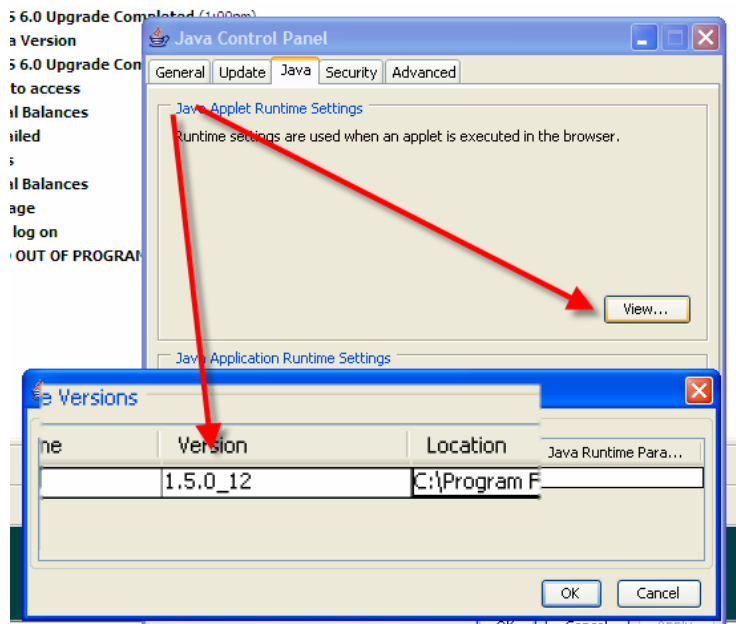

2. **REMOVE AUTO JAVA UPDATES:** CLICK ON "UPDATE" TAB → **UNCHECK "CHECK FOR UPDATES AUTOMATICALLY"**
(THIS DISABLES THE SYSTEM FROM UPDATING TO AN UNAPPROVED VERSION OF JAVA)

3. **CHECK FOR CURRENT JRE VERSION:** WHILE STILL IN THE **JAVA CONTROL PANEL** – SELECT THE TAB '**JAVA**' AND CLICK "**VIEW**" → THE "**VERSION**" SHOULD READ **1.5.0_12**.
- a. IF IT SAYS 1.6 → CONTINUE TO STEP #4 IN THIS DOCUMENT
 - b. IF IT SAYS 1.4 OR 1.3 → CONTINUE TO STEP #5 IN THIS DOCUMENT