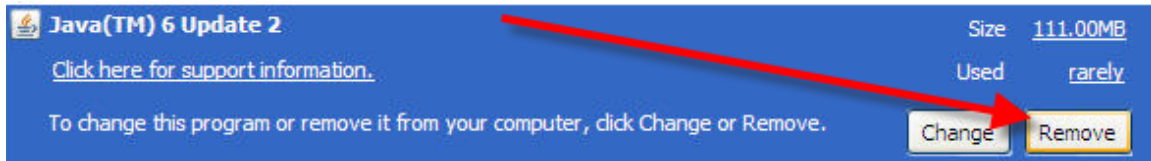

- b. REVIEW TO SEE IF YOU HAVE VERSION **1.6 OF JAVA INSTALLED**. IF SO CLICK ON THE **1.6** VERSION AND SELECT **"REMOVE"**

5. **1.5.0.12 INSTALL:** REPEAT STEP 4A AND VERIFY THAT YOU HAVE THE FOLLOWING INSTALLED.

Intel(R) Graphics Media Accelerator Driver	
Intel(R) PRO Network Connections Drivers	
J2SE Runtime Environment 5.0 Update 12	Size 120.00MB
Java 2 Runtime Environment Standard Edition v1.3.1_02	Size 17.42MB
Java 2 Runtime Environment, SE v1.4.2_13	Size 108.00MB
Kronos® Workforce Connect(TM) 6.0	Size 104.00MB
LiveUpdate 3.1 (Symantec Corporation)	Size 9.12MB

NOTE: THE MOST IMPORTANT THING TO VERIFY IS THAT THE **JRE IS VERSION 5.0 AND UPDATE 12** AS THE **"HIGHEST"** VERSION OF JAVA. IF THIS IS THE CASE - **KRONOS 6.0** WILL WORK PROPERLY.

IF YOU DO NOT SEE VERSION 5.0 UPDATE 12 INSTALLED PLEASE VISIT THE FOLLOWING LINK TO INSTALL:

[HTTP://FINANCE.JHMI.EDU/FINANCESYSTEMS/KRONOS.HTML#SECTIONV](http://finance.jhmi.edu/financesystems/kronos.html#sectionv)

V. KRONOS 6.0 Upgrade Information (November 7th, 2007)

- KRONOS 5.0 System will be ****OFFLINE**** as of **11/5/07** at **9:00am EST**
- KRONOS 6.0 System will be ****ONLINE**** as of **11/7/07** at **1:00pm EST** [Notification by Email]
- Effective 11/7/07 | Site Access: <https://ihkronos.jhu.edu>
  - [6.0 Desktop Icon](#) (Right Click and Select "Save Target As...")
- Java Runtime Environment
  - [Download (Version 1.5.0.12) (.exe)](#)
  - ****CRITICAL**** [Please Read before Installing on Client PC (.doc)](#)
- [Upgrade Forum | User Preparation (.ppt)](#)
- KRONOS 6.0 Access Requires a JHED ID and PASSWORD
  - [JHED ID Access Information (Click Here)](#)